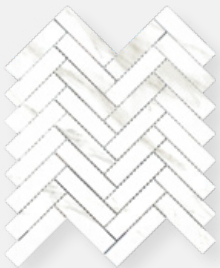

MAMIC GRIGIO 75X300

MAMGRI75300G - MAMIC GRIGIO GLOSS
MAMGRI75300M - MAMIC GRIGIO MATT

MAMIC GRIGIO MOSAIC 287X281

MAMGRIHERG - MAMIC GRIGIO GLOSS HERRINGBONE 20X100
MAMGRIHERM - MAMIC GRIGIO MATT HERRINGBONE 20X100